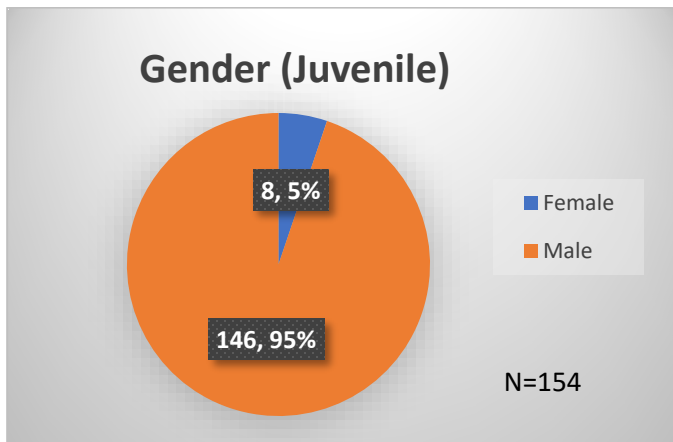

Daily Data Dashboard – March 21, 2024
Demographics for JTDC Population
Thursday Morning Midnight Count

Total # of probation Involved youth¹: 1,318

¹ Probation Active: Any youth who is pending sentencing with an active social history, has been formally placed on probation or supervision with Cook County Juvenile Probation on the date of the report.

*Age, Gender and Race for Criminal Court population (N=1) is not represented in this report.

Daily Data Dashboard – March 21, 2024
Demographics for JTDC Population
Thursday Morning Midnight Count