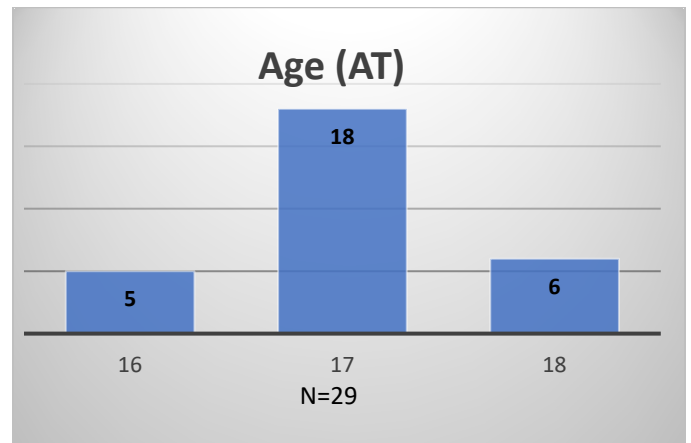

Daily Data Dashboard – March 21, 2024
Demographics for JTDC Population
Thursday Morning Midnight Count

Total # of probation Involved youth¹: 1,318

¹ Probation Active: Any youth who is pending sentencing with an active social history, has been formally placed on probation or supervision with Cook County Juvenile Probation on the date of the report.

*Age, Gender and Race for Criminal Court population (N=1) is not represented in this report.

Daily Data Dashboard – March 21, 2024
Demographics for JTDC Population
Thursday Morning Midnight Count