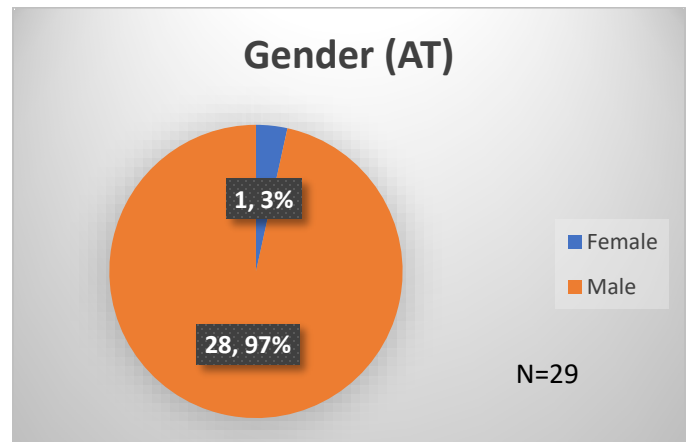

Daily Data Dashboard – March 21, 2024
Demographics for JTDC Population
Thursday Morning Midnight Count

Total # of probation Involved youth¹: 1,318

¹ Probation Active: Any youth who is pending sentencing with an active social history, has been formally placed on probation or supervision with Cook County Juvenile Probation on the date of the report.

*Age, Gender and Race for Criminal Court population (N=1) is not represented in this report.

Daily Data Dashboard – March 21, 2024
Demographics for JTDC Population
Thursday Morning Midnight Count