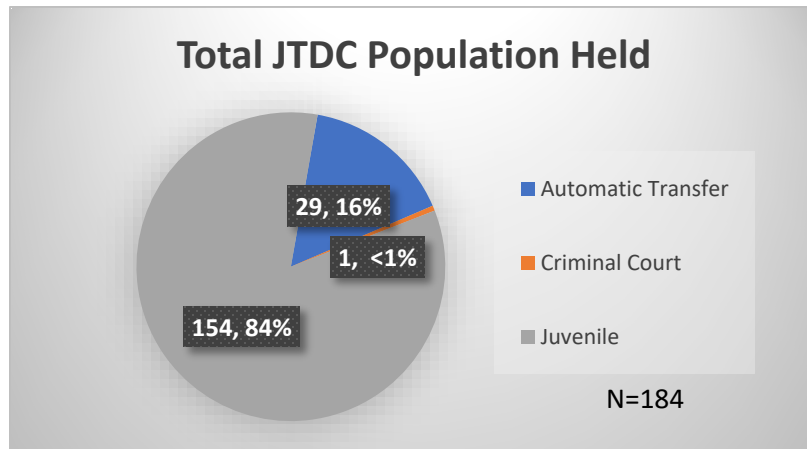

Daily Data Dashboard – March 21, 2024
Demographics for JTDC Population
Thursday Morning Midnight Count

Total # of probation Involved youth¹: 1,318

¹ Probation Active: Any youth who is pending sentencing with an active social history, has been formally placed on probation or supervision with Cook County Juvenile Probation on the date of the report.

*Age, Gender and Race for Criminal Court population (N=1) is not represented in this report.

Daily Data Dashboard – March 21, 2024
Demographics for JTDC Population
Thursday Morning Midnight Count