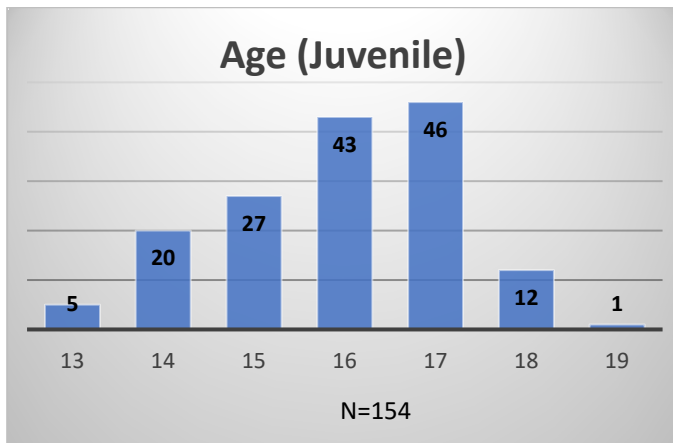

Daily Data Dashboard – March 21, 2024
Demographics for JTDC Population
Thursday Morning Midnight Count

Total # of probation Involved youth¹: 1,318

¹ Probation Active: Any youth who is pending sentencing with an active social history, has been formally placed on probation or supervision with Cook County Juvenile Probation on the date of the report.

*Age, Gender and Race for Criminal Court population (N=1) is not represented in this report.

Daily Data Dashboard – March 21, 2024
Demographics for JTDC Population
Thursday Morning Midnight Count